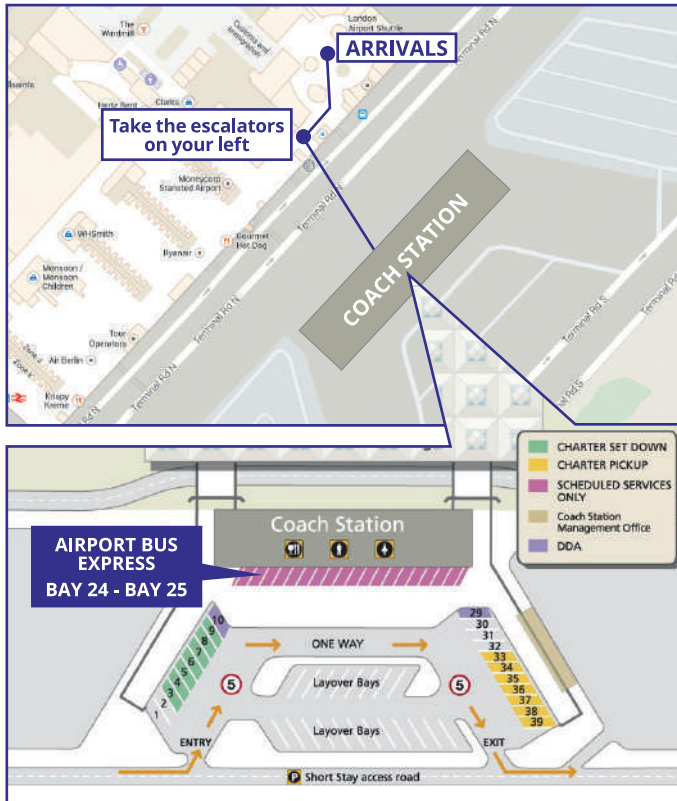

STRATFORD
 Montfichet Road. BUS Stop 20.
 3 min walk from Stratford Rail/
 tube Station
 In front of Westfield Palace
 shopping Centre

BUS STOP G

LIVERPOOL STREET
 Bishopsgate 175, Bus Stop G.
 2 min walk from Liverpool Rail/
 Tube Station. (Approx. 200m)

LONDON STANSTED AIRPORT

A21

UNDERGROUND
STRATFORD
 Montfichet Road
 Bus Stop 20

UNDERGROUND
LIVERPOOL ST.
 Bishops Gate 175
 Bus Stop G

AT STANSTED AIRPORT

•• IMPORTANT REMINDER ••

Passenger should plan to arrive at Stansted Airport at least 3 hours before flight departure. Airport Bus Express does not accept responsibility for any missed flights. Passengers holding OPEN TICKETS are allowed to take any bus, but the PRIORITY BOARD is for passengers who have booked a departure time in advance.

Pre-booked passengers must arrive at the departure point for their journey not less than 15 minutes before the scheduled departure time shown on their ticket otherwise their seat reservation will be void and their seats reallocated to other passengers. In such cases tickets will remain valid for 24 hours from the scheduled departure time and passengers will be offered seats on the next available service on a 'first come, first served' basis.

STANSTED AIRPORT → LONDON

STANSTED AIRPORT A21 - BAY 24-25	STRATFORD	LIVERPOOL STREET
04:15	05:00	
04:45	05:30	
05:00	05:50	
07:00	07:50	
07:30	08:20	
08:00	08:50	
08:30	09:20	
09:00	09:50	
09:30	10:20	
10:00	10:50	
11:00	11:50	
12:00	12:50	
12:30	13:20	
13:00	13:50	
13:30	14:20	
14:00	14:50	
14:30	15:20	
15:00	15:50	
15:30	16:20	
16:00	16:50	
16:30	17:20	
17:00	17:50	
17:30	18:20	
18:00	18:50	
18:30	19:20	
19:00	19:50	
19:30	20:20	
20:00	20:50	
20:30	21:20	
21:00	21:50	
22:00	22:50	
22:30	23:20	
23:00	23:50	
23:30	00:20	
00:00	00:50	01:10
00:30	01:20	01:40
01:00	01:50	02:10
01:30	02:20	02:40