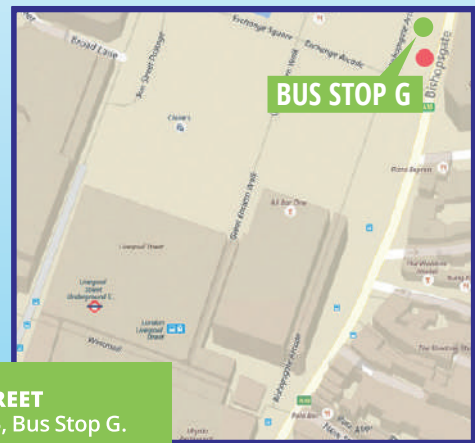

STRATFORD
 Montfichet Road. BUS Stop 20.
 3 min walk from Stratford Rail/
 tube Station
 In front of Westfield Palace
 shopping Centre

BUS STOP G

LIVERPOOL STREET
 Bishopsgate 175, Bus Stop G.
 2 min walk from Liverpool Rail/
 Tube Station. (Approx. 200m)

LONDON STANSTED AIRPORT

A21

UNDERGROUND
STRATFORD
 Montfichet Road
 Bus Stop 20

UNDERGROUND
LIVERPOOL ST.
 Bishops Gate 175
 Bus Stop G

AT STANSTED AIRPORT

•• IMPORTANT REMINDER ••

Passenger should plan to arrive at Stansted Airport at least 3 hours before flight departure. Airport Bus Express does not accept responsibility for any missed flights. Passengers holding OPEN TICKETS are allowed to take any bus, but the PRIORITY BOARD is for passengers who have booked a departure time in advance.

STANSTED AIRPORT → LONDON

STANSTED AIRPORT A21 - BAY 24-25	STRATFORD	LIVERPOOL STREET
04:15	05:00	
04:45	05:30	
05:00	05:50	
07:00	07:50	
07:30	08:20	
08:00	08:50	
08:30	09:20	
09:00	09:50	
09:30	10:20	
10:00	10:50	
11:00	11:50	
12:00	12:50	
12:30	13:20	
13:00	13:50	
13:30	14:20	
14:00	14:50	
14:30	15:20	
15:00	15:50	
15:30	16:20	
16:00	16:50	
16:30	17:20	
17:00	17:50	
17:30	18:20	
18:00	18:50	
18:30	19:20	
19:00	19:50	
19:30	20:20	
20:00	20:50	
20:30	21:20	
21:00	21:50	
22:00	22:50	
22:30	23:20	
23:00	23:50	
23:30	00:20	
00:00	00:50	01:10
00:30	01:20	01:40
01:00	01:50	02:10
01:30	02:20	02:40

LONDON → STANSTED AIRPORT

LIVERPOOL STREET	STRATFORD	STANSTED AIRPORT
02:10	02:35	03:15
02:50	03:05	03:45
03:20	03:35	04:15
03:35	04:05	04:45
	05:05	05:45
	05:35	06:15
	06:05	06:45
	08:05	08:55
	08:35	09:25
	09:05	09:55
	09:35	10:25
	10:05	10:55
	10:35	11:25
	11:05	11:55
	12:05	12:55
	13:05	13:55
	13:35	14:25
	14:05	14:55
	14:35	15:25
	15:00	15:55
	15:35	16:25
	16:05	16:55
	16:35	17:25
	17:05	17:55
	17:35	18:25
	18:05	18:55
	18:35	19:25
	19:05	19:55
	19:35	20:25
	20:05	20:55
	20:35	21:25
	20:50	21:40
	21:35	22:25
	22:05	22:55
	23:05	23:55
	23:35	00:25
	23:50	00:40
	00:35	01:15