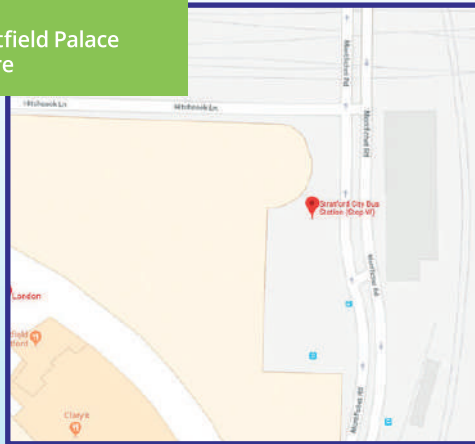

STRATFORD
 Montfichet Road. BUS Stop 20.
 3 min walk from Stratford Rail/
 tube Station
 In front of Westfield Palace
 shopping Centre

BUS STOP G

LIVERPOOL STREET
 Bishopsgate 175, Bus Stop G.
 2 min walk from Liverpool Rail/
 Tube Station. (Approx. 200m)

LONDON STANSTED AIRPORT

A21

UNDERGROUND
STRATFORD
 Montfichet Road
 Bus Stop 20

UNDERGROUND
LIVERPOOL ST.
 Bishops Gate 175
 Bus Stop G

AT STANSTED AIRPORT

•• IMPORTANT REMINDER ••

Passenger should plan to arrive at Stansted Airport at least 3 hours before flight departure. Airport Bus Express does not accept responsibility for any missed flights. Passengers holding OPEN TICKETS are allowed to take any bus, but the PRIORITY BOARD is for passengers who have booked a departure time in advance.

STANSTED AIRPORT → LONDON

STANSTED AIRPORT A21 - BAY 24-25	STRATFORD	LIVERPOOL STREET
04:15	05:00	
04:45	05:30	
05:00	05:50	
07:00	07:50	
07:30	08:20	
08:00	08:50	
08:30	09:20	
09:00	09:50	
09:30	10:20	
10:00	10:50	
11:00	11:50	
12:00	12:50	
12:30	13:20	
13:00	13:50	
13:30	14:20	
14:00	14:50	
14:30	15:20	
15:00	15:50	
15:30	16:20	
16:00	16:50	
16:30	17:20	
17:00	17:50	
17:30	18:20	
18:00	18:50	
18:30	19:20	
19:00	19:50	
19:30	20:20	
20:00	20:50	
20:30	21:20	
21:00	21:50	
22:00	22:50	
22:30	23:20	
23:00	23:50	
23:30	00:20	
00:00	00:50	01:10
00:30	01:20	01:40
01:00	01:50	02:10
01:30	02:20	02:40

LONDON → STANSTED AIRPORT

LIVERPOOL STREET	STRATFORD	STANSTED AIRPORT
02:10	02:35	03:15
02:50	03:05	03:45
03:20	03:35	04:15
03:35	04:05	04:45
	05:05	05:45
	05:35	06:15
	06:05	06:45
	08:05	08:55
	08:35	09:25
	09:05	09:55
	09:35	10:25
	10:05	10:55
	10:35	11:25
	11:05	11:55
	12:05	12:55
	13:05	13:55
	13:35	14:25
	14:05	14:55
	14:35	15:25
	15:00	15:55
	15:35	16:25
	16:05	16:55
	16:35	17:25
	17:05	17:55
	17:35	18:25
	18:05	18:55
	18:35	19:25
	19:05	19:55
	19:35	20:25
	20:05	20:55
	20:35	21:25
	20:50	21:40
	21:35	22:25
	22:05	22:55
	23:05	23:55
	23:35	00:25
	23:50	00:40
	00:35	01:15