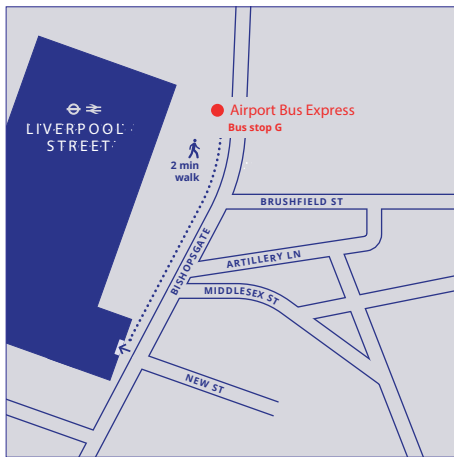

Stratford
Montfichet Road, bus stop 20

Liverpool Street
Bishopsgate 175, bus stop G

Stansted Airport
Coach Station, bays 24-25

Airport Bus Express

Autostradale 1924

Airport Bus Express

Autostradale 1924

Direct bus to/from
Stansted Airport

Connections from Stratford

	Canary Wharf Jubilee Line	10mins
	London Bridge Jubilee Line	15mins
	Paddington Elizabeth Line	20mins
	Westminster Jubilee Line	20mins
	Oxford Circus Central Line	20mins
	Camden Overground	20mins
	Kings Cross Elizabeth / Hammersmith Line	20mins
	Victoria Central / Victoria Line	30mins

● **Stansted Airport** ✈️

45 mins

● **Stratford**

15 mins

● **Liverpool Street**

www.airportbusexpress.co.uk

High-quality express bus services at affordable prices.

Free Wifi

www.airportbusexpress.co.uk

Stansted Airport ✈️ → London

Stansted Airport	Stratford	Liverpool Street
0:00	0:45	1:00
0:30	1:15	1:30
1:00	1:45	2:00
1:30	2:15	2:30
2:00	2:45	3:00
2:30	3:15	3:30
4:00	4:45	-
4:15	5:00	-
5:30	6:15	-
7:00	7:55	-
7:30	8:25	-
8:00	8:55	-
8:30	9:25	-
9:00	9:55	-
9:30	10:25	-
10:00	10:55	-
10:30	11:25	-
11:00	11:55	-
11:30	12:20	-
12:00	12:55	-
12:30	13:25	-
13:00	13:55	-
13:30	14:25	-
14:00	14:55	-
14:30	15:25	-
15:00	15:55	-
15:30	16:25	-
16:00	16:55	-
16:30	17:25	-
17:00	17:55	-
17:30	18:55	-
18:00	18:55	-
18:30	19:35	-
19:00	19:55	-
19:30	20:25	-
20:00	20:55	-
20:30	21:25	-
21:00	21:55	-
21:30	22:25	22:40
22:00	22:55	23:10
22:30	23:15	23:30
23:00	23:45	0:00
23:30	0:15	0:30